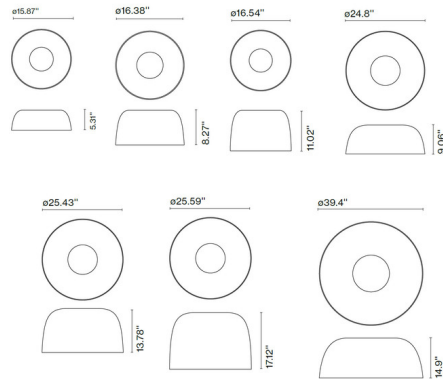

Shown in black / red