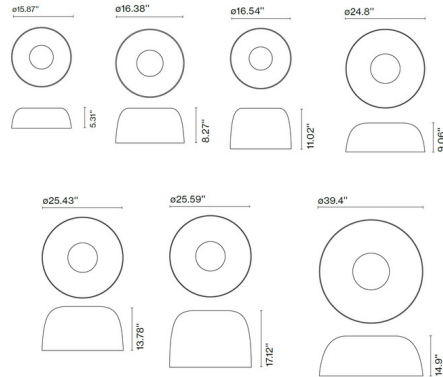

Shown in black / blue sky