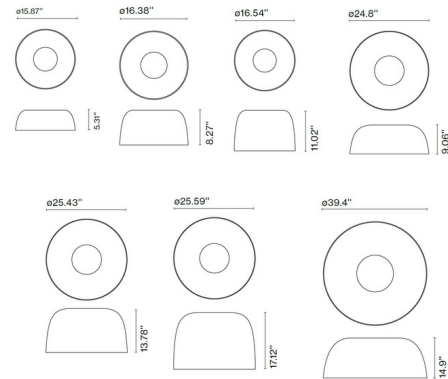

Specifications

COLOR White
 BODY FINISH Black
 WATTAGE 26W
 DIMMER 0-10V
 DIMENSIONS 25.59"W x 17.72"H
 INTEGRATED LED MODULE 1 x LED/26W/120-277V LED
 COUNTRY OF ORIGIN Spain

Technical Information

LAMP COLOR 2700K
 LUMENS/WATT 68.04
 LUMINOUS FLUX 1769 lumens

Shown in black / white

CLICK TO VIEW PRODUCT

Notes: