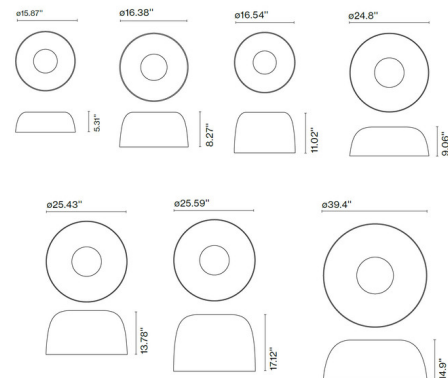

Specifications

COLOR Grey
 BODY FINISH Black
 WATTAGE 26W
 DIMMER 0-10V
 DIMENSIONS 25.59"W x 17.72"H
 INTEGRATED LED MODULE 1 x LED/26W/120-277V LED
 COUNTRY OF ORIGIN Spain

Technical Information

LAMP COLOR 2700K
 LUMENS/WATT 68.04
 LUMINOUS FLUX 1769 lumens

Shown in black / grey

CLICK TO VIEW PRODUCT

Notes: