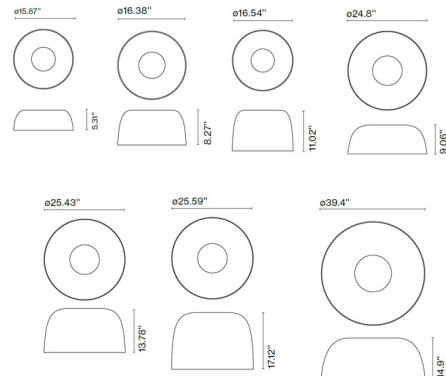

Shown in black / red

Specifications

COLOR Red
 BODY FINISH Black
 WATTAGE 26W
 DIMMER 0-10V
 DIMENSIONS 25.59"W x 17.72"H
 INTEGRATED LED MODULE 1 x LED/26W/120-277V LED
 COUNTRY OF ORIGIN Spain

Technical Information

LAMP COLOR 2700K
 LUMENS/WATT 68.04
 LUMINOUS FLUX 1769 lumens

CLICK TO VIEW PRODUCT

Notes: