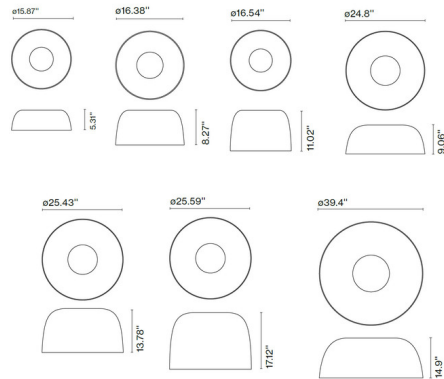

Shown in black / blue sky

CLICK TO VIEW PRODUCT

Notes: