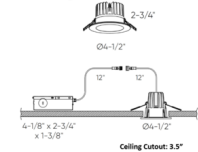

### Technical Information

APERTURE SHAPE	Round
HOUSING HEIGHT	3"
HOUSING TYPE	Remodel IC Airtight
CEILING TYPE	Drywall with Trim
FUNCTION	Downlight
LAMP LIFE	50000 hours
BEAM ANGLE	40°
BEAM SPREAD	Spot
COLOR RENDERING	90 CRI
LAMP COLOR	CCT Select
LUMENS/WATT	75.00
LUMINOUS FLUX	600 lumens

Shown in black

RGR1-CC - 1" Regressed Downlight

RGR2-CC - 2" Regressed Downlight

RGR4-CC - 4" Regressed Downlight

RGR6-CC - 6" Regressed Downlight

CLICK TO VIEW PRODUCT

Notes: