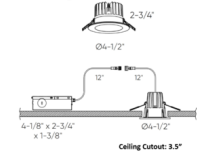

APERTURE SHAPE	Round
HOUSING HEIGHT	3"
HOUSING TYPE	Remodel IC Airtight
CEILING TYPE	Drywall with Trim
FUNCTION	Downlight
LAMP LIFE	50000 hours
BEAM ANGLE	40°
BEAM SPREAD	Spot
COLOR RENDERING	90 CRI
LAMP COLOR	CCT Select
LUMENS/WATT	75.00
LUMINOUS FLUX	600 lumens

Shown in black

RGR1-CC - 1" Regressed Downlight

RGR2-CC - 2" Regressed Downlight

RGR4-CC - 4" Regressed Downlight

RGR6-CC - 6" Regressed Downlight

CLICK TO VIEW PRODUCT

Notes: