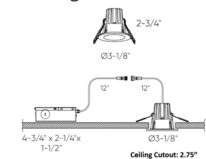

RGR2-CC - 2" Regressed Downlight

RGR6-CC - 6" Regressed Downlight