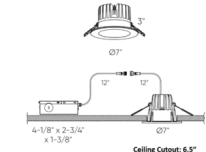

### Technical Information

APERTURE SHAPE	Round
HOUSING HEIGHT	3"
HOUSING TYPE	Remodel IC Airtight
CEILING TYPE	Drywall with Trim
FUNCTION	Downlight
LAMP LIFE	50000 hours
BEAM ANGLE	40°
BEAM SPREAD	Spot
COLOR RENDERING	90 CRI
LAMP COLOR	CCT Select
LUMENS/WATT	75.00
LUMINOUS FLUX	600 lumens

Shown in black

RGR1-CC - 1" Regressed Downlight

RGR2-CC - 2" Regressed Downlight

RGR4-CC - 4" Regressed Downlight

RGR6-CC - 6" Regressed Downlight

CLICK TO VIEW PRODUCT

Notes: