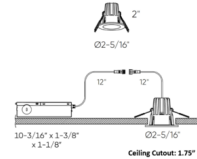

RGR4-CC - 4" Regressed Downlight

RGR1-CC - 1" Regressed Downlight