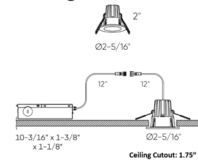

RGR4-CC - 4" Regressed Downlight

RGR1-CC - 1" Regressed Downlight