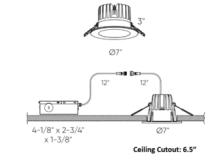

APERTURE SHAPE	Round
HOUSING HEIGHT	3"
HOUSING TYPE	Remodel IC Airtight
CEILING TYPE	Drywall with Trim
FUNCTION	Downlight
LAMP LIFE	50000 hours
BEAM ANGLE	40°
BEAM SPREAD	Spot
COLOR RENDERING	90 CRI
LAMP COLOR	CCT Select
LUMENS/WATT	75.00
LUMINOUS FLUX	600 lumens

Shown in black

RGR1-CC - 1" Regressed Downlight

RGR2-CC - 2" Regressed Downlight

RGR4-CC - 4" Regressed Downlight

RGR6-CC - 6" Regressed Downlight

CLICK TO VIEW PRODUCT

Notes: