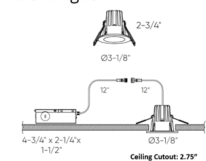

RGR2-CC - 2" Regressed Downlight

RGR6-CC - 6" Regressed Downlight