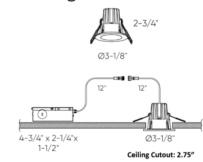

RGR2-CC - 2" Regressed Downlight

RGR6-CC - 6" Regressed Downlight