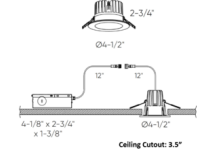

APERTURE SHAPE	Round
HOUSING HEIGHT	3"
HOUSING TYPE	Remodel IC Airtight
CEILING TYPE	Drywall with Trim
FUNCTION	Downlight
LAMP LIFE	50000 hours
BEAM ANGLE	40°
BEAM SPREAD	Spot
COLOR RENDERING	90 CRI
LAMP COLOR	CCT Select
LUMENS/WATT	75.00
LUMINOUS FLUX	600 lumens

Shown in white

RGR1-CC - 1" Regressed Downlight

RGR2-CC - 2" Regressed Downlight

RGR4-CC - 4" Regressed Downlight

RGR6-CC - 6" Regressed Downlight

CLICK TO VIEW PRODUCT

Notes: