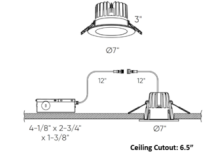

APERTURE SHAPE	Round
HOUSING HEIGHT	3"
HOUSING TYPE	Remodel IC Airtight
CEILING TYPE	Drywall with Trim
FUNCTION	Downlight
LAMP LIFE	50000 hours
BEAM ANGLE	40°
BEAM SPREAD	Spot
COLOR RENDERING	90 CRI
LAMP COLOR	CCT Select
LUMENS/WATT	75.00
LUMINOUS FLUX	600 lumens

Shown in white

RGR1-CC - 1" Regressed Downlight

RGR2-CC - 2" Regressed Downlight

RGR4-CC - 4" Regressed Downlight

RGR6-CC - 6" Regressed Downlight

CLICK TO VIEW PRODUCT

Notes: