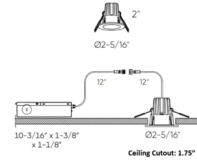

RGR4-CC - 4" Regressed Downlight

RGR1-CC - 1" Regressed Downlight