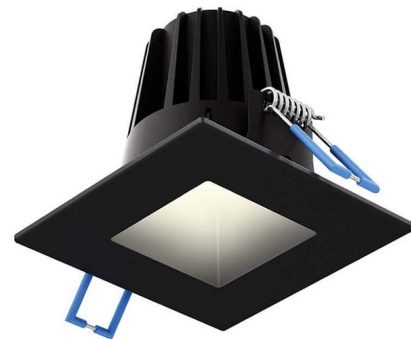

Lightology

lightology.com
866-954-4489
07-06-26

Project: _____
 Company: _____
 Location: _____ Fixture Type: _____
 SPEC #: **DLS621058**
 Approved On: _____ Approved By: _____

RGR 2IN Square Color-Select Regressed Downlight

By DALSi Lighting

Description

The RGR 2 Inch Square Color Select Smooth Baffle Downlight features a regressed light source to eliminate glare. Features switch selectable color temperature: 2700K/3000K/3500K/4000K/5000K. Includes a junction box with an integrated dimmable driver. IC rated (suitable for direct contact with insulation). Air-tight certified as per ASTM E283-04. May be daisy chained. Dimmable with a Triac dimmer (see attached manufacturer dimmer reference). Optional accessories sold separately

Specifications

REFLECTOR/BAFFLE COLOR	N/A
BODY FINISH	Black
WATTAGE	8W
DIMMER	Standard 120V
DIMENSIONS	3.13"W x 2.75"H x 3.13"D
INTEGRATED LED MODULE	1 x LED/8W/120V LED
COUNTRY OF ORIGIN	China

Technical Information

APERTURE SHAPE	Square
HOUSING HEIGHT	3"
HOUSING TYPE	Remodel IC
CEILING TYPE	Drywall with Trim
FUNCTION	Downlight
COLOR RENDERING	90 CRI
LAMP COLOR	CCT Select
LUMENS/WATT	75.00
LUMINOUS FLUX	600 lumens