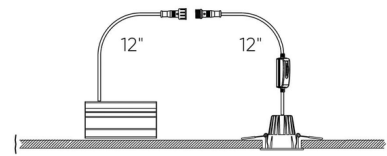

### Specifications

REFLECTOR/BAFFLE COLOR	N/A
BODY FINISH	Black
WATTAGE	8W
DIMMER	Standard 120V
DIMENSIONS	3.13"W x 2.75"H x 3.13"D
INTEGRATED LED MODULE	1 x LED/8W/120V LED
COUNTRY OF ORIGIN	China

### Technical Information

APERTURE SHAPE	Square
HOUSING HEIGHT	3"
HOUSING TYPE	Remodel IC
CEILING TYPE	Drywall with Trim
FUNCTION	Downlight
COLOR RENDERING	90 CRI
LAMP COLOR	CCT Select
LUMENS/WATT	75.00
LUMINOUS FLUX	600 lumens

Shown in black

COLOR SELECT

3 1/8" x 3 1/8"

4 13/16" x 2" x 2"

CLICK TO VIEW PRODUCT

Notes: