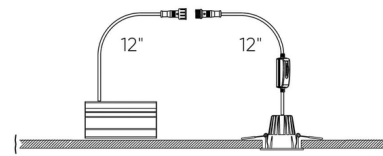

Specifications

REFLECTOR/BAFFLE COLOR	N/A
BODY FINISH	Black
WATTAGE	8W
DIMMER	Standard 120V
DIMENSIONS	3.13"W x 2.75"H x 3.13"D
INTEGRATED LED MODULE	1 x LED/8W/120V LED
COUNTRY OF ORIGIN	China

Technical Information

APERTURE SHAPE	Square
HOUSING HEIGHT	3"
HOUSING TYPE	Remodel IC
CEILING TYPE	Drywall with Trim
FUNCTION	Downlight
COLOR RENDERING	90 CRI
LAMP COLOR	CCT Select
LUMENS/WATT	75.00
LUMINOUS FLUX	600 lumens

Shown in black

COLOR SELECT

3 1/8" x 3 1/8"

4 13/16" x 2" x 2"

CLICK TO VIEW PRODUCT

Notes: