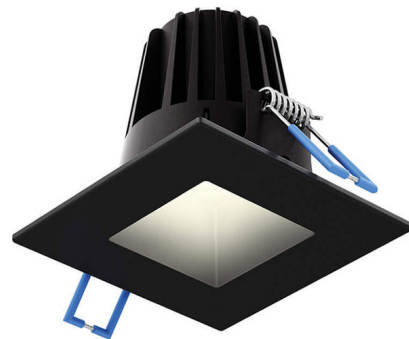

## RGR 2IN Square Color-Select Regressed Downlight

By DALS Lighting

### Description

The RGR 2 Inch Square Color Select Smooth Baffle Downlight features a regressed light source to eliminate glare. Features switch selectable color temperature: 2700K/3000K/3500K/4000K/5000K. Includes a junction box with an integrated dimmable driver. IC rated (suitable for direct contact with insulation). Air-tight certified as per ASTM E283-04. May be daisy chained. Dimmable with a Triac dimmer (see attached manufacturer dimmer reference). Optional accessories sold separately

### Specifications

REFLECTOR/BAFFLE COLOR	N/A
BODY FINISH	Black
WATTAGE	8W
DIMMER	Standard 120V
DIMENSIONS	3.13"W x 2.75"H x 3.13"D
INTEGRATED LED MODULE	1 x LED/8W/120V LED
COUNTRY OF ORIGIN	China

### Technical Information

APERTURE SHAPE	Square
HOUSING HEIGHT	3"
HOUSING TYPE	Remodel IC
CEILING TYPE	Drywall with Trim
FUNCTION	Downlight
COLOR RENDERING	90 CRI
LAMP COLOR	CCT Select
LUMENS/WATT	75.00
LUMINOUS FLUX	600 lumens