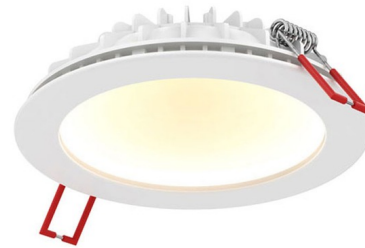

## Indirect Round Warm Dim Recessed Panel Light By DALSi Lighting

### Description

The Indirect Round Warm Dim Recessed Panel Light offers indirect lighting with glare reduction. Includes a junction box with 120 volt integrated dimmable driver. IC designation allows for insulation to be in direct contact with housing. Features Warm Dim technology which dims from 3000K to 2200K to mimic incandescent light. Dome reflector with 360 degree wide beam angle. Can be daisy chained. TRIAC dimming (see attached manufacturer dimmer reference).

### Specifications

REFLECTOR/BAFFLE COLOR	N/A
BODY FINISH	White
WATTAGE	9W
DIMMER	Standard 120V
DIMENSIONS	4.75"W x 1.5"H
INTEGRATED LED MODULE	1 x LED/9W/120V LED
COUNTRY OF ORIGIN	China

### Technical Information

APERTURE SHAPE	Round
HOUSING HEIGHT	2"
HOUSING TYPE	Remodel IC Airtight
CEILING TYPE	Drywall with Trim
FUNCTION	Downlight
LAMP LIFE	50000 hours
BEAM ANGLE	110°
COLOR RENDERING	.80 CRI
LAMP COLOR	3000K Warm Dim
LUMENS/WATT	55.56
LUMINOUS FLUX	500 lumens