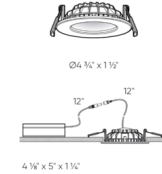

Shown in white

IND4-DW - 4" Indirect Recessed Light