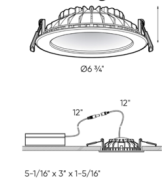

Description

The Indirect Round Warm Dim Recessed Panel Light offers indirect lighting with glare reduction. Includes a junction box with 120 volt integrated dimmable driver. IC designation allows for insulation to be in direct contact with housing. Features Warm Dim technology which dims from 3000K to 2200K to mimic incandescent light. Dome reflector with 360 degree wide beam angle. Can be daisy chained. TRIAC dimming (see attached manufacturer dimmer reference).

Specifications

REFLECTOR/BAFFLE COLOR	N/A
BODY FINISH	White
WATTAGE	9W
DIMMER	Standard 120V
DIMENSIONS	4.75"W x 1.5"H
INTEGRATED LED MODULE	1 x LED/9W/120V LED
COUNTRY OF ORIGIN	China

Technical Information

APERTURE SHAPE	Round
HOUSING HEIGHT	2"
HOUSING TYPE	Remodel IC Airtight
CEILING TYPE	Drywall with Trim
FUNCTION	Downlight
LAMP LIFE	50000 hours
BEAM ANGLE	110°
COLOR RENDERING	.80 CRI
LAMP COLOR	3000K Warm Dim
LUMENS/WATT	55.56
LUMINOUS FLUX	500 lumens

Shown in white

IND4-DW - 4" Indirect Recessed Light

IND6-DW - 6" Indirect Recessed Light

CLICK TO VIEW PRODUCT

Notes: