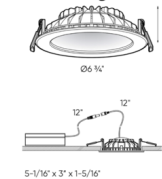

### Description

The Indirect Round Warm Dim Recessed Panel Light offers indirect lighting with glare reduction. Includes a junction box with 120 volt integrated dimmable driver. IC designation allows for insulation to be in direct contact with housing. Features Warm Dim technology which dims from 3000K to 2200K to mimic incandescent light. Dome reflector with 360 degree wide beam angle. Can be daisy chained. TRIAC dimming (see attached manufacturer dimmer reference).

### Specifications

REFLECTOR/BAFFLE COLOR	N/A
BODY FINISH	White
WATTAGE	9W
DIMMER	Standard 120V
DIMENSIONS	4.75"W x 1.5"H
INTEGRATED LED MODULE	1 x LED/9W/120V LED
COUNTRY OF ORIGIN	China

### Technical Information

APERTURE SHAPE	Round
HOUSING HEIGHT	2"
HOUSING TYPE	Remodel IC Airtight
CEILING TYPE	Drywall with Trim
FUNCTION	Downlight
LAMP LIFE	50000 hours
BEAM ANGLE	110°
COLOR RENDERING	.80 CRI
LAMP COLOR	3000K Warm Dim
LUMENS/WATT	55.56
LUMINOUS FLUX	500 lumens

Shown in white

IND4-DW - 4" Indirect Recessed Light

IND6-DW - 6" Indirect Recessed Light

CLICK TO VIEW PRODUCT

Notes: