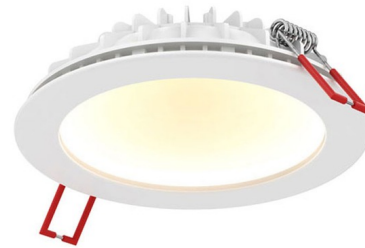

Lightology

lightology.com
866-954-4489
07-04-25

Project: _____
 Company: _____
 Location: _____ Fixture Type: _____
 SPEC #: **DLS621067**
 Approved On: _____ Approved By: _____

Indirect Round Warm Dim Recessed Panel Light By DALS Lighting

Description

The Indirect Round Warm Dim Recessed Panel Light offers indirect lighting with glare reduction. Includes a junction box with 120 volt integrated dimmable driver. IC designation allows for insulation to be in direct contact with housing. Features Warm Dim technology which dims from 3000K to 2200K to mimic incandescent light. Dome reflector with 360 degree wide beam angle. Can be daisy chained. TRIAC dimming (see attached manufacturer dimmer reference).

Specifications

REFLECTOR/BAFFLE COLOR	N/A
BODY FINISH	White
WATTAGE	9W
DIMMER	Standard 120V
DIMENSIONS	4.75"W x 1.5"H
INTEGRATED LED MODULE	1 x LED/9W/120V LED
COUNTRY OF ORIGIN	China

Technical Information

APERTURE SHAPE	Round
HOUSING HEIGHT	2"
HOUSING TYPE	Remodel IC Airtight
CEILING TYPE	Drywall with Trim
FUNCTION	Downlight
LAMP LIFE	50000 hours
BEAM ANGLE	110°
COLOR RENDERING	.80 CRI
LAMP COLOR	3000K Warm Dim
LUMENS/WATT	55.56
LUMINOUS FLUX	500 lumens