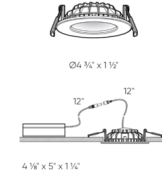

IND4-DW - 4" Indirect Recessed Light

IND6-DW - 6" Indirect Recessed Light