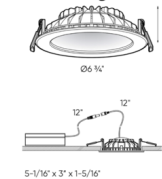

### Description

The Indirect Round Warm Dim Recessed Panel Light offers indirect lighting with glare reduction. Includes a junction box with 120 volt integrated dimmable driver. IC designation allows for insulation to be in direct contact with housing. Features Warm Dim technology which dims from 3000K to 2200K to mimic incandescent light. Dome reflector with 360 degree wide beam angle. Can be daisy chained. TRIAC dimming (see attached manufacturer dimmer reference).

### Specifications

REFLECTOR/BAFFLE COLOR	N/A
BODY FINISH	White
WATTAGE	12W
DIMMER	Standard 120V
DIMENSIONS	6.75"W x 2"H
INTEGRATED LED MODULE	1 x LED/12W/120V LED
COUNTRY OF ORIGIN	China

### Technical Information

APERTURE SHAPE	Round
HOUSING HEIGHT	2"
HOUSING TYPE	Remodel IC Airtight
CEILING TYPE	Drywall with Trim
FUNCTION	Downlight
LAMP LIFE	50000 hours
BEAM ANGLE	360°
COLOR RENDERING	.80 CRI
LAMP COLOR	3000K Warm Dim
LUMENS/WATT	62.50
LUMINOUS FLUX	750 lumens

Shown in white

IND4-DW - 4" Indirect Recessed Light

IND6-DW - 6" Indirect Recessed Light

CLICK TO VIEW PRODUCT

Notes: