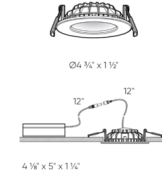

### Specifications

REFLECTOR/BAFFLE COLOR	N/A
BODY FINISH	White
WATTAGE	12W
DIMMER	Standard 120V
DIMENSIONS	6.75"W x 2"H
INTEGRATED LED MODULE	1 x LED/12W/120V LED
COUNTRY OF ORIGIN	China

### Technical Information

APERTURE SHAPE	Round
HOUSING HEIGHT	2"
HOUSING TYPE	Remodel IC Airtight
CEILING TYPE	Drywall with Trim
FUNCTION	Downlight
LAMP LIFE	50000 hours
BEAM ANGLE	360°
COLOR RENDERING	.80 CRI
LAMP COLOR	3000K Warm Dim
LUMENS/WATT	62.50
LUMINOUS FLUX	750 lumens