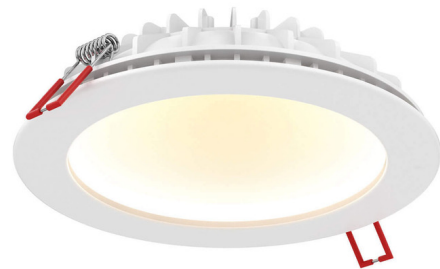

Description

The Indirect Round Warm Dim Recessed Panel Light offers indirect lighting with glare reduction. Includes a junction box with 120 volt integrated dimmable driver. IC designation allows for insulation to be in direct contact with housing. Features Warm Dim technology which dims from 3000K to 2200K to mimic incandescent light. Dome reflector with 360 degree wide beam angle. Can be daisy chained. TRIAC dimming (see attached manufacturer dimmer reference).

Specifications

REFLECTOR/BAFFLE COLOR	N/A
BODY FINISH	White
WATTAGE	12W
DIMMER	Standard 120V
DIMENSIONS	6.75"W x 2"H
INTEGRATED LED MODULE	1 x LED/12W/120V LED
COUNTRY OF ORIGIN	China

Technical Information

APERTURE SHAPE	Round
HOUSING HEIGHT	2"
HOUSING TYPE	Remodel IC Airtight
CEILING TYPE	Drywall with Trim
FUNCTION	Downlight
LAMP LIFE	50000 hours
BEAM ANGLE	360°
COLOR RENDERING	.80 CRI
LAMP COLOR	3000K Warm Dim
LUMENS/WATT	62.50
LUMINOUS FLUX	750 lumens

Shown in white

IND4-DW - 4" Indirect Recessed Light

IND6-DW - 6" Indirect Recessed Light

CLICK TO VIEW PRODUCT

Notes: