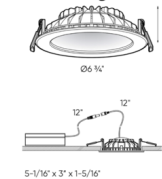

Description

The Indirect Round Warm Dim Recessed Panel Light offers indirect lighting with glare reduction. Includes a junction box with 120 volt integrated dimmable driver. IC designation allows for insulation to be in direct contact with housing. Features Warm Dim technology which dims from 3000K to 2200K to mimic incandescent light. Dome reflector with 360 degree wide beam angle. Can be daisy chained. TRIAC dimming (see attached manufacturer dimmer reference).

Specifications

REFLECTOR/BAFFLE COLOR	N/A
BODY FINISH	White
WATTAGE	12W
DIMMER	Standard 120V
DIMENSIONS	6.75"W x 2"H
INTEGRATED LED MODULE	1 x LED/12W/120V LED
COUNTRY OF ORIGIN	China

Technical Information

APERTURE SHAPE	Round
HOUSING HEIGHT	2"
HOUSING TYPE	Remodel IC Airtight
CEILING TYPE	Drywall with Trim
FUNCTION	Downlight
LAMP LIFE	50000 hours
BEAM ANGLE	360°
COLOR RENDERING	.80 CRI
LAMP COLOR	3000K Warm Dim
LUMENS/WATT	62.50
LUMINOUS FLUX	750 lumens

Shown in white

IND4-DW - 4" Indirect Recessed Light

IND6-DW - 6" Indirect Recessed Light

CLICK TO VIEW PRODUCT

Notes: