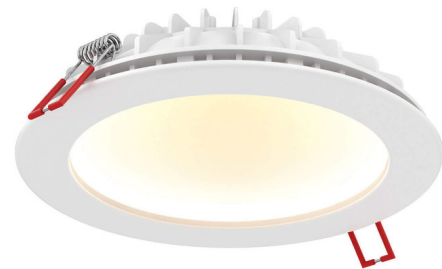

## Indirect Round Warm Dim Recessed Panel Light By DALS Lighting

### Description

The Indirect Round Warm Dim Recessed Panel Light offers indirect lighting with glare reduction. Includes a junction box with 120 volt integrated dimmable driver. IC designation allows for insulation to be in direct contact with housing. Features Warm Dim technology which dims from 3000K to 2200K to mimic incandescent light. Dome reflector with 360 degree wide beam angle. Can be daisy chained. TRIAC dimming (see attached manufacturer dimmer reference).

### Specifications

REFLECTOR/BAFFLE COLOR	N/A
BODY FINISH	White
WATTAGE	12W
DIMMER	Standard 120V
DIMENSIONS	6.75"W x 2"H
INTEGRATED LED MODULE	1 x LED/12W/120V LED
COUNTRY OF ORIGIN	China

### Technical Information

APERTURE SHAPE	Round
HOUSING HEIGHT	2"
HOUSING TYPE	Remodel IC Airtight
CEILING TYPE	Drywall with Trim
FUNCTION	Downlight
LAMP LIFE	50000 hours
BEAM ANGLE	360°
COLOR RENDERING	.80 CRI
LAMP COLOR	3000K Warm Dim
LUMENS/WATT	62.50
LUMINOUS FLUX	750 lumens