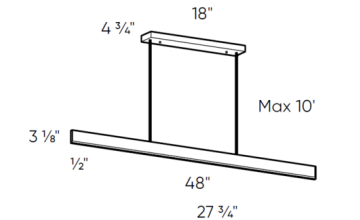

Specifications

COLOR Frosted
BODY FINISH White
WATTAGE 32W
DIMMER Low Voltage Electronic
DIMENSIONS 48"L x 0.5"W x 3.12"H
INTEGRATED LED MODULE 1 x LED/32W/120-277V LED
COUNTRY OF ORIGIN China

Technical Information

PRODUCT DIMENSIONS Maximum Overall Height: 123.12"
LAMP LIFE 50000 hours
COLOR RENDERING 90 CRI
LAMP COLOR 3000K
LUMENS/WATT 87.50
LUMINOUS FLUX 2800 lumens

Shown in white / frosted

CLICK TO VIEW PRODUCT