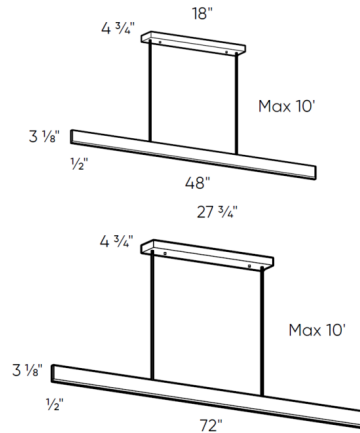

Description

The Deco Slim Linear Pendant was designed with clean lines and to provide uniform illumination. Low-profile design with aluminum construction with a frosted diffuser. Housing serves as a highly efficient heat sink. Integrated 120 volt dimmable LED driver. Includes 10 foot field adjustable suspension cables. ETL listed. Dimmable with TRIAC, electronic low voltage or 0-10V dimmers, sold separately.

Specifications

COLOR	Frosted
BODY FINISH	White
WATTAGE	32W
DIMMER	Low Voltage Electronic
DIMENSIONS	48"L x 0.5"W x 3.12"H
INTEGRATED LED MODULE	1 x LED/32W/120-277V LED
COUNTRY OF ORIGIN	China

Technical Information

PRODUCT DIMENSIONS	Maximum Overall Height: 123.12"
LAMP LIFE	50000 hours
COLOR RENDERING	90 CRI
LAMP COLOR	3000K
LUMENS/WATT	87.50
LUMINOUS FLUX	2800 lumens

Shown in white / frosted

CLICK TO VIEW PRODUCT