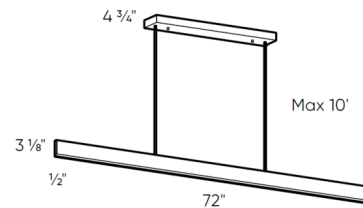

Specifications

COLOR Frosted
BODY FINISH White
WATTAGE 32W
DIMMER Low Voltage Electronic
DIMENSIONS 48"L x 0.5"W x 3.12"H
INTEGRATED LED MODULE 1 x LED/32W/120-277V LED
COUNTRY OF ORIGIN China

Technical Information

PRODUCT DIMENSIONS Maximum Overall Height: 123.12"
LAMP LIFE 50000 hours
COLOR RENDERING 90 CRI
LAMP COLOR 3000K
LUMENS/WATT 87.50
LUMINOUS FLUX 2800 lumens

Shown in white / frosted

CLICK TO VIEW PRODUCT