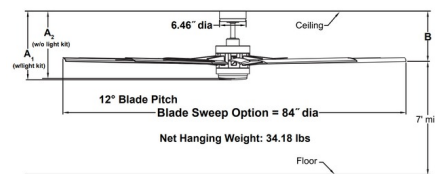

CLICK TO VIEW PRODUCT

Notes: