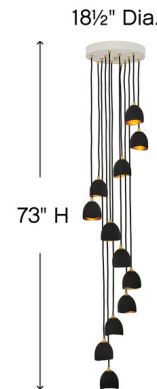

### Description

Part of the Lisa McDennon Collection, the Nula Chandelier is a juxtaposition of industrial elements and organic influences, pairing a dense Shell White or Shell Black exterior with a gleaming, luxe Gold interior. Provided with twelve 10 foot cords, gold hooks, and black straps for installation. Width and height vary based on installation preferences. Canopy: 18.5 inch diameter. UL / CSA listed.

### Specifications

COLOR	Shell White
BODY FINISH	Gold
WATTAGE	60W
DIMMER	Standard 120V
DIMENSIONS	18.5"W x 73"H
BULB NOT INCLUDED	12 x B11/Candelabra (E12)/5W/120V LED
OTHER BULB OPTIONS	12 x B10/Candelabra (E12)/120V LED 12 x B10/Candelabra (E12)/60W/120V Incandescent
COUNTRY OF ORIGIN	Philippines

### Technical Information

PRODUCT DIMENSIONS	Cables: Twelve 120"
--------------------	---------------------

Shown in gold / shell white

CLICK TO VIEW PRODUCT

Notes: