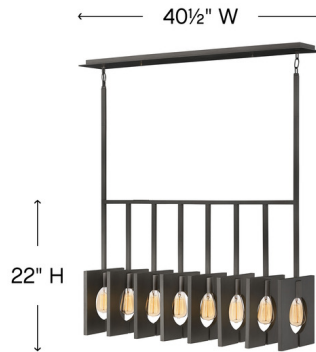

Lightology

lightology.com
866-954-4489
04-25-26

Project: _____

Company: _____

Location: _____ Fixture Type: _____

SPEC #: **HIN621145**

Approved On: _____ Approved By: _____

Ludlow Linear Suspension By Hinkley Lighting

Description

Part of the Lisa McDennon Collection, the Ludlow Linear Chandelier cleverly blends industrial features with inspiration drawn from Palladian architecture. Designed around the light source, Ludlow plays with the simple geometry of circles and squares. Canopy: 39 inch width x 4.75 inch depth. Includes two 6 inch and four 12 inch down rods. Available in Burnished Graphite or Polished Nickel with Clear acrylic shades.

Shown in graphite

Specifications

COLOR	N/A
BODY FINISH	Graphite
WATTAGE	800W
DIMMER	Standard 120V
DIMENSIONS	37.25"L x 10.25"W x 22"H
BULB NOT INCLUDED	8 x Edison/Medium (E26)/100W/120V Incandescent
OTHER BULB OPTIONS	8 x Edison/Medium (E26)/120V LED
COUNTRY OF ORIGIN	China