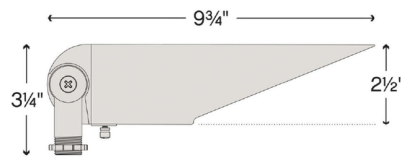

### Specifications

COLOR	Clear
BODY FINISH	Bronze
WATTAGE	6W
DIMMER	Low Voltage Magnetic
DIMENSIONS	2.5"W x 9.75"H
BULB NOT INCLUDED	1 x MR16/GU5.3 (bipin)/6W/12V LED
COUNTRY OF ORIGIN	China

CLICK TO VIEW PRODUCT