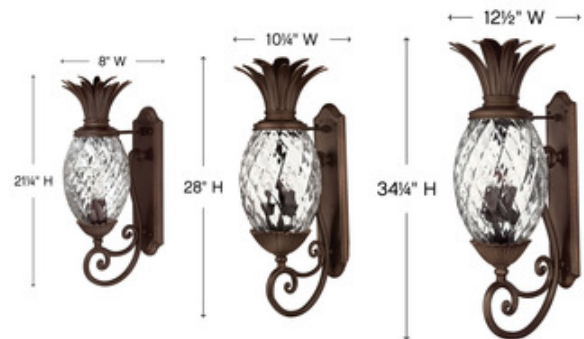

COMPANY	PROJECT	FIXTURE TYPE	APPROVED BY	DATE