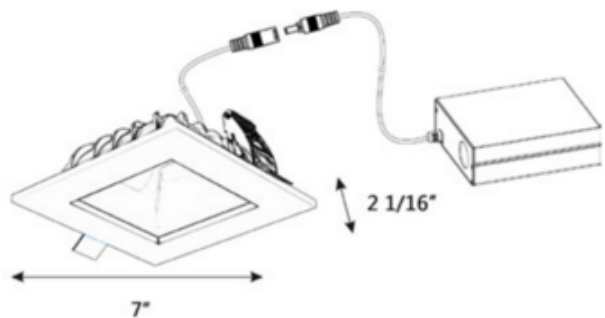

COMPANY	PROJECT	FIXTURE TYPE	APPROVED BY	DATE