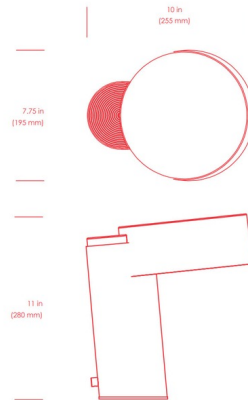

By Castor Design

Description

Big Switch Table Lamp makes what is often a hidden element its defining feature. Its crescent-shaped button with a ridged surface clicks down to activate. The Black or White base is cast in polyurethane with a Red, Yellow, Blue, or Black button.

Shown in black / black

Specifications

COLOR	Black
BODY FINISH	Black
WATTAGE	3.7W
DIMMER	Not Dimmable
DIMENSIONS	10"W x 11"H x 7.5"D
BULB NOT INCLUDED	1 x JCD/G9/3.7W/120V LED
COUNTRY OF ORIGIN	Canada

CLICK TO VIEW PRODUCT