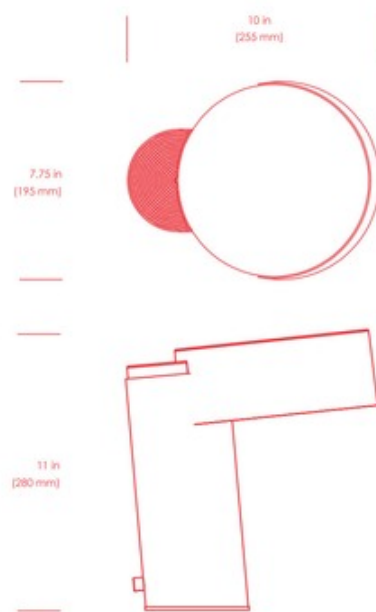

BRAND

Castor Design

DESCRIPTION

Big Switch Table Lamp makes what is often a hidden element its defining feature. Its crescent-shaped button with a ridged surface clicks down to activate. The Black or White base is cast in polyurethane with a Red, Yellow, Blue, or Black button.

Shown in: White / Red

SHADE COLOR	Red
BODY FINISH	White
WATTAGE	3.7W
DIMMER	Not Dimmable
DIMENSIONS	10"W x 11"H x 7.5"D
BULB NOT INCLUDED	
LAMP	1 x JCD/G9/3.7W/120V LED

SPEC # CSD621303

COMPANY	PROJECT	FIXTURE TYPE	APPROVED BY	DATE