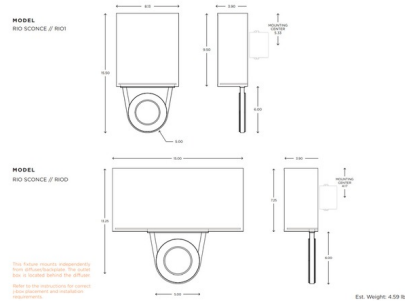

By Raise Lighting

Description

Designed and produced by AYRE Lighting, the Rio Wall Sconce is a distinctive machined aluminum sconce with industrial-chic styling. Available with a White shantung shade and a Polished Aluminum finish. NOTE: This is a discontinued floor model and limited to quantity on hand.

Shown in polished aluminum / white

Specifications

COLOR White
BODY FINISH Polished Aluminum
WATTAGE 12.5W
DIMMER Standard 120V
DIMENSIONS 8.13"W x 15.5"H x 3.9"D
INTEGRATED LED MODULE 1 x LED/12.5W/120V LED