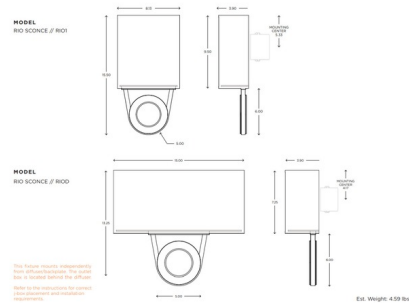

## AYRE Rio Wall Sconce - Floor Model

By Raise Lighting

### Description

Designed and produced by AYRE Lighting, the Rio Wall Sconce is a distinctive machined aluminum sconce with industrial-chic styling. Available with a White shantung shade and a Polished Aluminum finish. NOTE: This is a discontinued floor model and limited to quantity on hand.

### Specifications

COLOR	White
BODY FINISH	Polished Aluminum
WATTAGE	12.5W
DIMMER	Standard 120V
DIMENSIONS	8.13"W x 15.5"H x 3.9"D
INTEGRATED LED MODULE	1 x LED/12.5W/120V LED