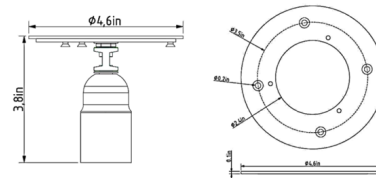

Shown in white / triplex opal

Specifications

COLOR Triplex Opal
 BODY FINISH White
 WATTAGE 7W
 DIMMER N/A
 DIMENSIONS 15.8"W x 16.3"H
 BULB NOT INCLUDED 1 x A19/Medium (E26)/7W/120V LED
 COUNTRY OF ORIGIN Czech Republic