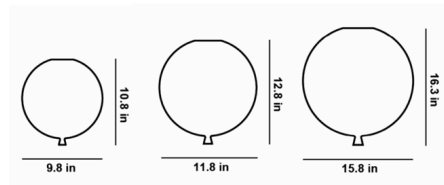

Shown in white / triplex opal

Specifications

COLOR Triplex Opal
 BODY FINISH White
 WATTAGE 7W
 DIMMER N/A
 DIMENSIONS 15.8"W x 16.3"H
 BULB NOT INCLUDED 1 x A19/Medium (E26)/7W/120V LED
 COUNTRY OF ORIGIN Czech Republic