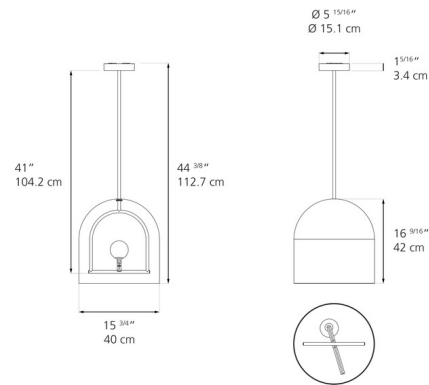

Shown in black / clear

CLICK TO VIEW PRODUCT

Notes: