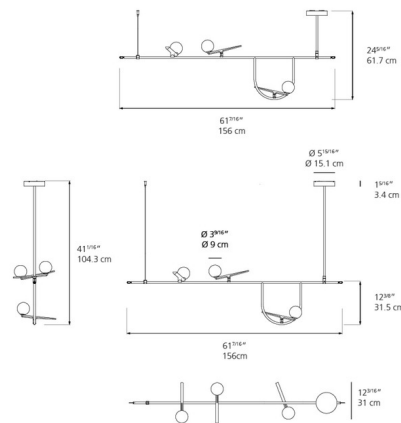

Shown in black / clear

CLICK TO VIEW PRODUCT

Notes: