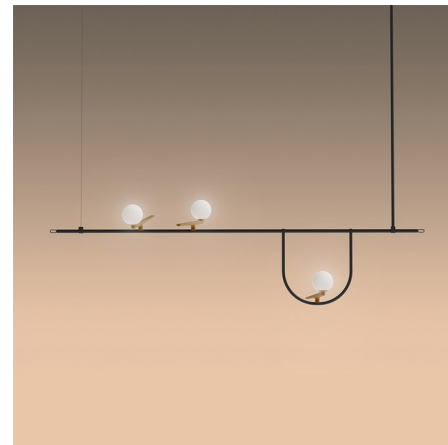

Description

The Yanzi Linear Suspension offers a sharp, modern aesthetic infused with a delightful touch of whimsy, destined to be a truly unique addition to any contemporary space. This captivating fixture features a slim, linear black steel body that artfully resembles a bird's perch, bringing an organic yet refined silhouette to your overhead lighting. Adding to its distinctive charm are three exquisite Opal glass orb diffusers, each meticulously set into brushed brass-finished bird bodies. Two of these enchanting birds gracefully perch atop the main rod, while the third rests elegantly in a loop hanging below, creating a dynamic and artful display. The harmonious blend of the sleek black steel, warm brushed brass, and soft opalescent glass makes the Yanzi Linear Suspension a sophisticated and eye-catching center-piece. It's ideal for illuminating long dining tables, kitchen islands, or expansive workspaces, providing both functional light and an unparalleled sense of design playfulness.

Specifications

COLOR	Clear
BODY FINISH	Black
WATTAGE	26.3W
DIMMER	Low Voltage Electronic
DIMENSIONS	61.43"W x 41.1"H x 12.37"D
INTEGRATED LED MODULE	1 x LED/26.3W/120-277V LED
COUNTRY OF ORIGIN	Italy

Technical Information

LAMP LIFE	50000 hours
COLOR RENDERING	90 CRI
LAMP COLOR	3000K
LUMENS/WATT	80.68
LUMINOUS FLUX	2122 lumens

Shown in black / clear

CLICK TO VIEW PRODUCT

Notes: