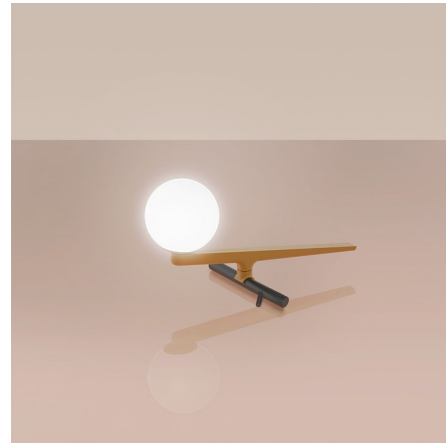

By Artemide

Description

The Yanzi Table Lamp offers a sharp, modern look with an undeniable touch of whimsy, destined to be a truly unique addition to any space. Resembling a graceful swallow resting on a delicate branch, this lamp beautifully captures a moment of nature within a refined design. At its heart, an Opal glass diffuser is meticulously set into a brushed brass-finished bird's body, creating a soft, inviting glow. This captivating inchbird perch elegantly upon a slender black steel rod, completing the minimalist yet expressive silhouette. The harmonious blend of the cool black steel, warm brushed brass, and soft opalescent glass makes the Yanzi Table Lamp a sophisticated and eye-catching piece. Perfect for adding personality to a side table, a desk, or a console, it provides gentle illumination while serving as a charming sculptural accent in your home.

Specifications

COLOR Opal
BODY FINISH Brushed Brass
WATTAGE 9.4W
DIMMER Included
DIMENSIONS 11"W x 6"H
INTEGRATED LED MODULE 1 x LED/9.4W/120V LED
COUNTRY OF ORIGIN Italy

Technical Information

LAMP LIFE 50000 hours
COLOR RENDERING 90 CRI
LAMP COLOR 3000K
LUMENS/WATT 66.28
LUMINOUS FLUX 623 lumens