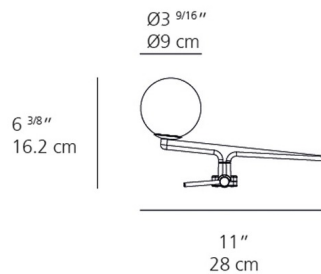

CLICK TO VIEW PRODUCT

Notes: