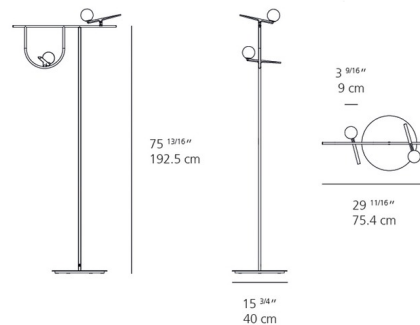

CLICK TO VIEW PRODUCT

Notes: