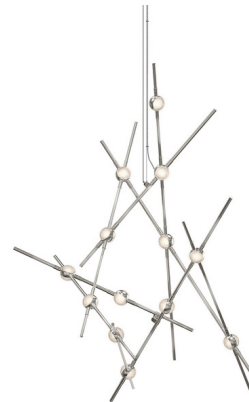

Lightology

lightology.com
866-954-4489
04-23-26

Project: _____

Company: _____

Location: _____ Fixture Type: _____

SPEC #: **SON621345**

Approved On: _____ Approved By: _____

Constellation Aquila Pendant

By SONNEMAN

Description

Named for the mythological eagle that carried Zeus's thunderbolts, the Constellation Aquila Pendant is a stunning sculptural configuration of rods dotted with star-like LED lights. Hang the Aquila as a single suspension or use multiple to form spectacular arrangements across your space. Two sizes are available, Aquila Minor (25.75 inch diameter) and Aquila Major (37.25 inch), and the LED hubs are available with clear faceted acrylic lenses or white optical acrylic lenses. Note: The included power supply (driver) must be installed in an accessible remote location. 2200K color temperature available in Espresso Black finish only.

Specifications

COLOR Clear
BODY FINISH Satin Nickel
WATTAGE 26W
DIMMER 0-10V
DIMENSIONS 25.75"W x 32"H
INTEGRATED LED MODULE 13 x LED/2W/120-277V LED

Technical Information

COLOR RENDERING 90 CRI
LAMP COLOR 3000K
LUMENS/WATT 1,135.00
LUMINOUS FLUX 2270 lumens

Shown in satin nickel / clear

CLICK TO VIEW PRODUCT

Notes: