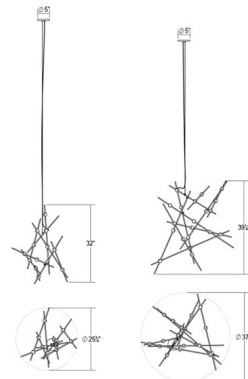

By SONNEMAN

Description

Named for the mythological eagle that carried Zeus's thunderbolts, the Constellation Aquila Pendant is a stunning sculptural configuration of rods dotted with star-like LED lights. Hang the Aquila as a single suspension or use multiple to form spectacular arrangements across your space. Two sizes are available, Aquila Minor (25.75 inch diameter) and Aquila Major (37.25 inch), and the LED hubs are available with clear faceted acrylic lenses or white optical acrylic lenses. Note: The included power supply (driver) must be installed in an accessible remote location. 2200K color temperature available in Espresso Black finish only.

Specifications

COLOR Clear
BODY FINISH Satin Nickel
WATTAGE 26W
DIMMER 0-10V
DIMENSIONS 25.75"W x 32"H
INTEGRATED LED MODULE 13 x LED/2W/120-277V LED

Technical Information

COLOR RENDERING 90 CRI
LAMP COLOR 3000K
LUMENS/WATT 1,135.00
LUMINOUS FLUX 2270 lumens

Shown in satin nickel / clear

CLICK TO VIEW PRODUCT

Notes: