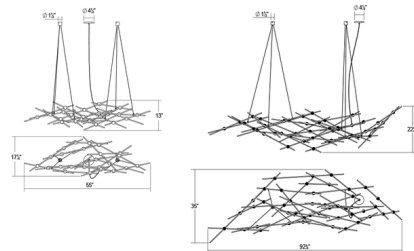

CLICK TO VIEW PRODUCT

Notes: