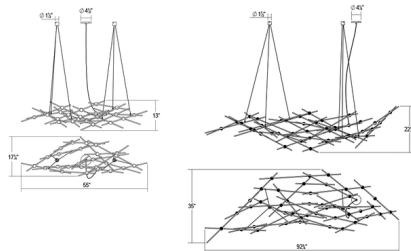

CLICK TO VIEW PRODUCT

Notes: