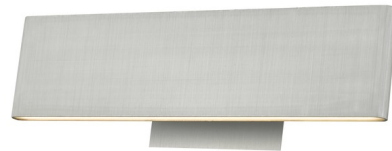

Lightology

lightology.com
866-954-4489
04-24-26

Project: _____

Company: _____

Location: _____ Fixture Type: _____

SPEC #: **ABR621353**

Approved On: _____ Approved By: _____

Slim Up-Down Bathroom Vanity Light By Abra Lighting

Description

The Slim Up-Down Bathroom Vanity Light offers a sleek, versatile design featuring a slim linear metal structure finished in Brushed Aluminum or Brushed Bronze that provides up and down lighting. Available in three sizes. Suitable for damp locations. ETL listed. ADA compliant.

Shown in brushed aluminum / white

Specifications

COLOR White
BODY FINISH Brushed Aluminum
WATTAGE 14W
DIMMER Low Voltage Electronic
DIMENSIONS 12"W x 3.2"H x 2"D
INTEGRATED LED MODULE 2 x LED/7W/120V LED
COUNTRY OF ORIGIN China