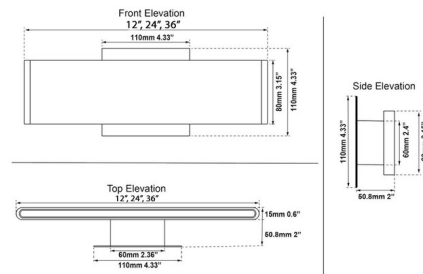

Description

The Slim Up-Down Bathroom Vanity Light offers a sleek, versatile design featuring a slim linear metal structure finished in Brushed Aluminum or Brushed Bronze that provides up and down lighting. Available in three sizes. Suitable for damp locations. ETL listed. ADA compliant.

Shown in brushed aluminum / white

Specifications

COLOR White
BODY FINISH Brushed Aluminum
WATTAGE 14W
DIMMER Low Voltage Electronic
DIMENSIONS 12"W x 3.2"H x 2"D
INTEGRATED LED MODULE 2 x LED/7W/120V LED
COUNTRY OF ORIGIN China