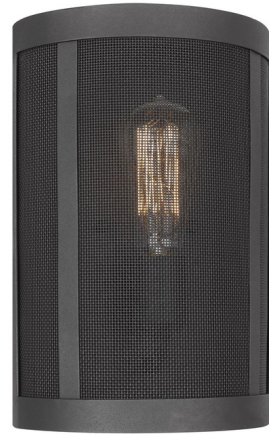

Lightology

lightology.com
866-954-4489
06-04-26

Project: _____

Company: _____

Location: _____ Fixture Type: _____

SPEC #: **VCS621377**

Approved On: _____ Approved By: _____

Gereon Wall Light

By Visual Comfort Studio

Description

The Gereon Wall Light features a distinctive mesh lampshade which harkens back to the industrial days of machine innovation, adding a rugged look of workmanship that transforms an interior's identity. Available in textured Black. ADA compliant. ETL rated for damp locations. Title 24 compliant.

Shown in black

Specifications

COLOR	N/A
BODY FINISH	Black
WATTAGE	60W
DIMMER	Standard 120V
DIMENSIONS	8"W x 12"H x 3.9"D
BULB NOT INCLUDED	1 x Edison/Medium (E26)/60W/120V Incandescent

CLICK TO VIEW PRODUCT