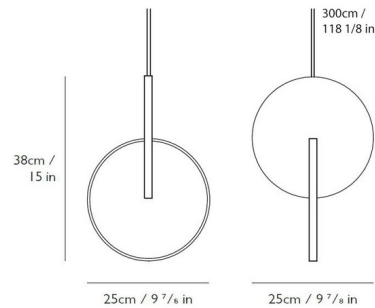

Shown in polished chrome / opal

PLEASE NOTE

Please allow for 10.9cm x 4cm x 2.2cm
(4 1/4 in x 1 5/8 in x 7/8 in) in ceiling cavity to fit transformer.

Specifications

COLOR	Opal
BODY FINISH	Polished Chrome
WATTAGE	10W
DIMMER	Standard 120V
DIMENSIONS	9.9"W x 15"H
INTEGRATED LED MODULE	1 x LED/10W/120V LED
COUNTRY OF ORIGIN	United Kingdom

Technical Information

PRODUCT DIMENSIONS	Cord Length: 118.12"
LAMP COLOR	2700K
LUMENS/WATT	46.60
LUMINOUS FLUX	466 lumens

CLICK TO VIEW PRODUCT

Notes: