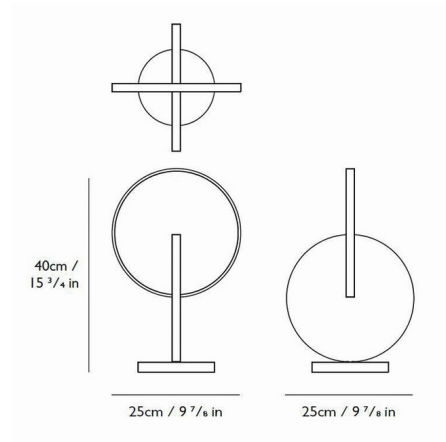

Shown in polished chrome / opal

Specifications

COLOR	Opal
BODY FINISH	Polished Chrome
WATTAGE	8.5W
DIMMER	Included
DIMENSIONS	9.9"W x 15.75"H
INTEGRATED LED MODULE	1 x LED/8.5W/120V LED
COUNTRY OF ORIGIN	United Kingdom

Technical Information

LAMP COLOR	2700K
LUMENS/WATT	50.71
LUMINOUS FLUX	431 lumens

CLICK TO VIEW PRODUCT

Notes: