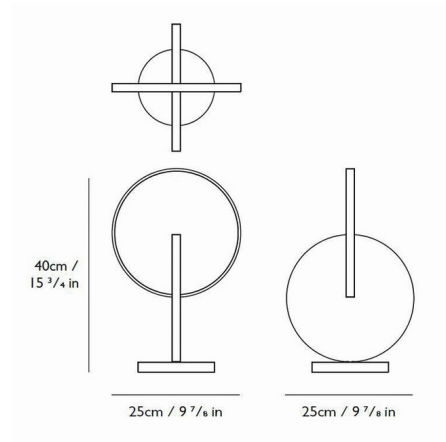

Shown in polished chrome / opal

Specifications

COLOR	Opal
BODY FINISH	Polished Chrome
WATTAGE	8.5W
DIMMER	Included
DIMENSIONS	9.9"W x 15.75"H
INTEGRATED LED MODULE	1 x LED/8.5W/120V LED
COUNTRY OF ORIGIN	United Kingdom