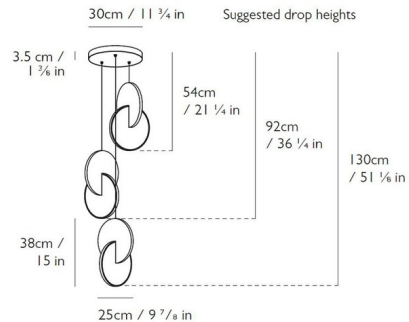

Shown in polished chrome / opal

PLEASE NOTE

Please allow for 10.9cm x 4cm x 2.2cm
(4 1/4 in x 1 5/8 in x 7/8 in) in ceiling cavity to fit transformer.

Specifications

COLOR	Opal
BODY FINISH	Polished Chrome
WATTAGE	30W
DIMMER	Standard 120V
DIMENSIONS	11.75"W x 15"H
INTEGRATED LED MODULE	3 x LED/10W/120V LED
COUNTRY OF ORIGIN	United Kingdom

Technical Information

PRODUCT DIMENSIONS	Cord Length: 118.12"
LAMP COLOR	2700K

CLICK TO VIEW PRODUCT

Notes: