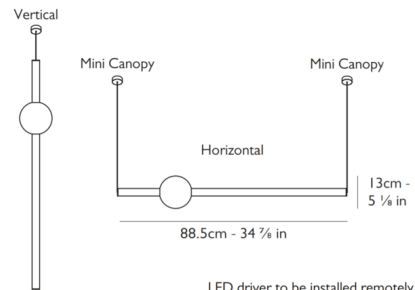

### Description

The Orion Globe Suspension offers a chic modern look, featuring a Polished Gunmetal or Polished Gold finished tube accented with a Opal glass finished globe. May be hung horizontally or vertically and in multiple combinations to create a truly unique piece. Includes two adjustable steel cables and one cord with transparent casing. Supplied with two mini canopies (1.57 inch diameter x 1.22 inch height) and separate transformer requiring remote location installation. LED driver dimensions: 3.94 inch width x 2.36 inch depth x 1.18 inch height. Optional deep canopy available to allow LED driver to be mounted inside canopy, sold separately. CE and cUL listed. Recommended dimmer: Lutron C.L. dimmers up to 8 units. Note: Fixture driver requires remote locations installation or addition of deep canopy accessory (sold separately) to mount driver inside canopy.

### Specifications

COLOR . . . . . Opal  
BODY FINISH . . . . . Polished Gold  
WATTAGE . . . . . 6.2W  
DIMMER . . . . . Standard 120V  
DIMENSIONS . . . . . 34.88"W x 5.13"H  
INTEGRATED LED MODULE . . . . . 1 x LED/6.2W/120V LED  
COUNTRY OF ORIGIN . . . . . United Kingdom

### Technical Information

PRODUCT DIMENSIONS . . . . . Max Overall Height: 196 7/8"  
COLOR RENDERING . . . . . 85 CRI  
LAMP COLOR . . . . . 2700K  
LUMENS/WATT . . . . . 60.81  
LUMINOUS FLUX . . . . . 377 lumens

Shown in polished gold / opal

LED driver to be installed remotely

Deep Canopy (optional)

Length: 500cm - 196 7/8 in  
1 x Adjustable steel tensile wire & 1 x Cord with transparent casing  
Kit to hang horizontally or vertically included.