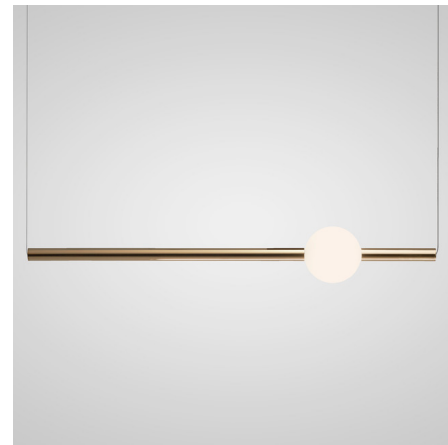

## Orion Globe Suspension By Lee Broom

### Description

The Orion Globe Suspension offers a chic modern look, featuring a Polished Gunmetal or Polished Gold finished tube accented with a Opal glass finished globe. May be hung horizontally or vertically and in multiple combinations to create a truly unique piece. Includes two adjustable steel cables and one cord with transparent casing. Supplied with two mini canopies (1.57 inch diameter x 1.22 inch height) and separate transformer requiring remote location installation. LED driver dimensions: 3.94 inch width x 2.36 inch depth x 1.18 inch height. Optional deep canopy available to allow LED driver to be mounted inside canopy, sold separately. CE and cUL listed. Recommended dimmer: Lutron C.L. dimmers up to 8 units. Note: Fixture driver requires remote locations installation or addition of deep canopy accessory (sold separately) to mount driver inside canopy.

### Specifications

COLOR . . . . . Opal  
BODY FINISH . . . . . Polished Gold  
WATTAGE . . . . . 6.2W  
DIMMER . . . . . Standard 120V  
DIMENSIONS . . . . . 34.88"W x 5.13"H  
INTEGRATED LED MODULE . . . . . 1 x LED/6.2W/120V LED  
COUNTRY OF ORIGIN . . . . . United Kingdom

Shown in polished gold / opal

LED driver to be installed remotely

Deep Canopy (optional)

Length: 500cm - 196 7/8 in  
1 x Adjustable steel tensile wire & 1 x Cord with transparent casing  
Kit to hang horizontally or vertically included.