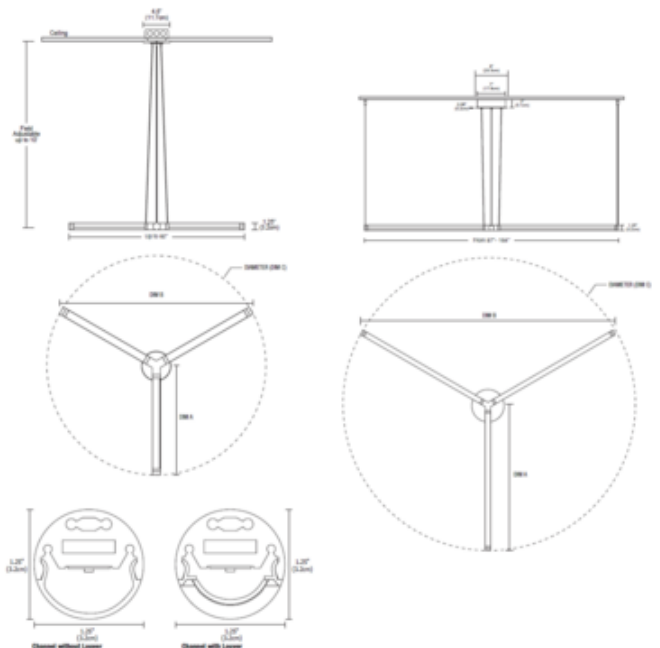

**BRAND**

PureEdge Lighting

**DESCRIPTION**

The Pipeline 1 MYIO (Make-It-Your-Own) Y Downlight Suspension features a combination of linear channels to make a geometric design with an industrial edge and contemporary appeal. Features a diffused, flat milky white lens with 176 degree beam spread. Available in lengths from 20 to 164 inches, a variety of finishes, two wattage options, optional black or white louver, and a spectrum of color temperature options. Includes 120 volt input, 24VDC Class 2 output Universal (UNI) LED power supply and 10 foot field adjustable suspension cable. Universal dimming (TRIAC, ELV, 0-10V), sold separately. Product is built to order.

<b>SHADE COLOR</b>	Diffused Lens
<b>BODY FINISH</b>	Black
<b>WATTAGE</b>	15W
<b>DIMMER</b>	Low Voltage Electronic
<b>DIMENSIONS</b>	121.25"L x 25"W x 1.25"H x 1.25"D
<b>INTEGRATED LED MODULE</b>	
<b>LAMP</b>	LED/15W/120V LED

*Technical Information*

<b>LUMINOUS FLUX</b>	1115 lumens
<b>LUMENS/WATT</b>	74.33
<b>LAMP COLOR</b>	2700K
<b>COLOR RENDERING</b>	95 CRI

**SPEC #** EDG621407

COMPANY	PROJECT	FIXTURE TYPE	APPROVED BY	DATE