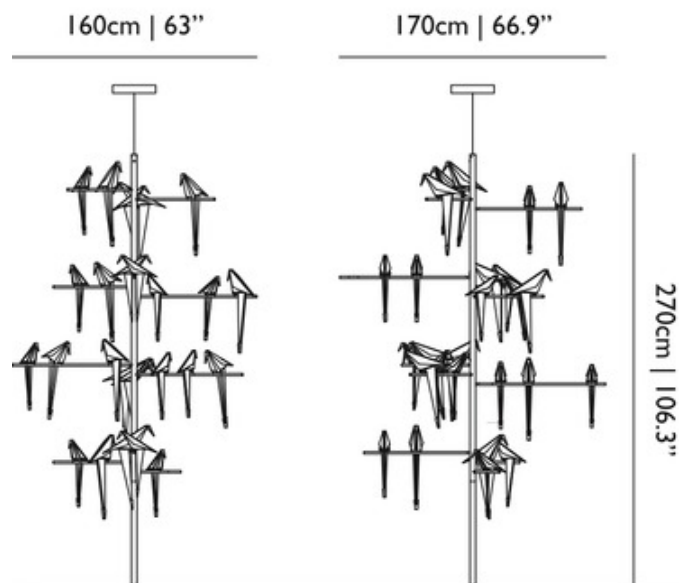

COMPANY	PROJECT	FIXTURE TYPE	APPROVED BY	DATE