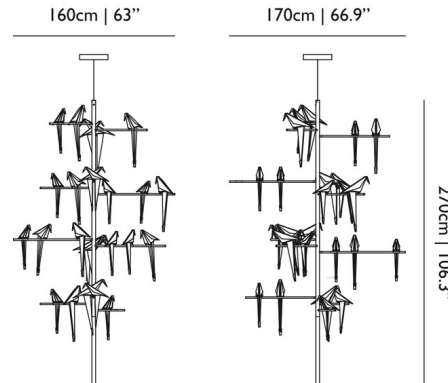

Shown in brass / white

CLICK TO VIEW PRODUCT

Notes: