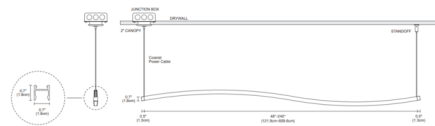

### Description

Add angles and dimensions to any space with the Zipp Wave Suspension Downlight with End Feed Canopy. Available with a 2 inch round canopy in a range of increments from 48 to 240 inches and features a white lens with 100 degree beam spread, optional adjustable white or black louver, multiple finishes, and a spectrum of color temperatures. Product is built to order. Note: Canopy mounts to a standard junction box either using the PS-60L-ELV-24VDC (60 Watt 24 Volt DC Power Supply) which fits inside junction box, or from a 24VDC remote Universal (UNI) power supply. Universal dimming with UNI power supply (TRIAC/ELV/0-10V). ELV dimming with PS-60L-ELV power supply. Power supply, dimmer control, and optional accessories sold separately. Note: Includes a 2.8 inch round canopy and adjustable 12 foot coaxial and aircraft cables. Additional aircraft cables are included for support when fixture exceeds 96 inches.

### Specifications

COLOR . . . . . White Lens  
 BODY FINISH . . . . . Satin Nickel  
 WATTAGE . . . . . 25W  
 DIMMER . . . . . Low Voltage Electronic  
 DIMENSIONS . . . . . 60"L x 0.7"W x 0.7"H  
 INTEGRATED LED MODULE . . . . . 5 x LED/5W/120V LED