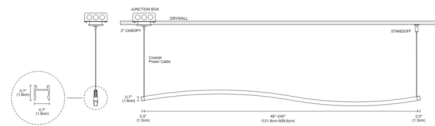

By PureEdge Lighting

Description

Add angles and dimensions to any space with the Zipp Wave Suspension Downlight with End Feed Canopy. Available with a 2 inch round canopy in a range of increments from 48 to 240 inches and features a white lens with 100 degree beam spread, optional adjustable white or black louver, multiple finishes, and a spectrum of color temperatures. Product is built to order. Note: Canopy mounts to a standard junction box either using the PS-60L-ELV-24VDC (60 Watt 24 Volt DC Power Supply) which fits inside junction box, or from a 24VDC remote Universal (UNI) power supply. Universal dimming with UNI power supply (TRIAC/ELV/0-10V). ELV dimming with PS-60L-ELV power supply. Power supply, dimmer control, and optional accessories sold separately. Note: Includes a 2.8 inch round canopy and adjustable 12 foot coaxial and aircraft cables. Additional aircraft cables are included for support when fixture exceeds 96 inches.

Shown in satin nickel / white lens

Specifications

COLOR	White Lens
BODY FINISH	Satin Nickel
WATTAGE	25W
DIMMER	Low Voltage Electronic
DIMENSIONS	60"L x 0.7"W x 0.7"H
INTEGRATED LED MODULE	5 x LED/5W/120V LED