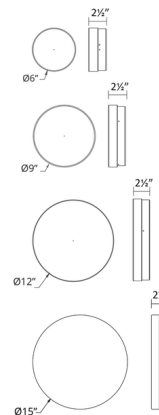

Shown in stainless steel / white

Specifications

COLOR	White
BODY FINISH	Stainless Steel
WATTAGE	9W
DIMMER	Low Voltage Electronic
DIMENSIONS	6"W x 2.5"H
INTEGRATED LED MODULE	1 x LED/9W/120V LED

Technical Information