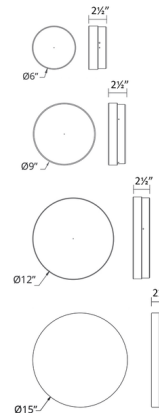

Specifications

COLOR	White
BODY FINISH	Stainless Steel
WATTAGE	9W
DIMMER	Low Voltage Electronic
DIMENSIONS	6"W x 2.5"H
INTEGRATED LED MODULE	1 x LED/9W/120V LED

Technical Information

LAMP LIFE	54000 hours
COLOR RENDERING	90 CRI
LAMP COLOR	3000K
LUMENS/WATT	66.67
LUMINOUS FLUX	600 lumens

Shown in stainless steel / white

CLICK TO VIEW PRODUCT

Notes: