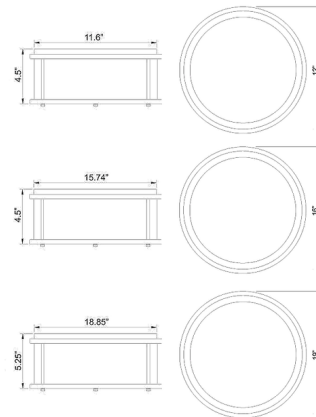

Description

The Conga Flush Mount Ceiling Light features metal construction with a glass diffuser. Available in three sizes. Title 20 and Title 24 for replaceable LED only. Energy Star rated for integrated LED only.

Shown in bronze / opal

Specifications

COLOR	Opal
BODY FINISH	Bronze
WATTAGE	20W
DIMMER	Low Voltage Electronic
DIMENSIONS	16"W x 4.5"H
BULB INCLUDED	2 x A19/Medium (E26)/10W/120V LED
COUNTRY OF ORIGIN	China