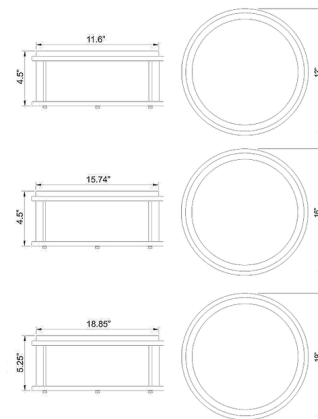

Description

The Conga Flush Mount Ceiling Light features metal construction with a glass diffuser. Available in three sizes. Suitable for commercial or residential use. Title 20 and Title 24 for replaceable LED only. Energy Star rated for integrated LED only.

Shown in bronze / opal

Specifications

COLOR	Opal
BODY FINISH	Bronze
WATTAGE	20W
DIMMER	Low Voltage Electronic
DIMENSIONS	16"W x 4.5"H
BULB INCLUDED	2 x A19/Medium (E26)/10W/120V LED
COUNTRY OF ORIGIN	China