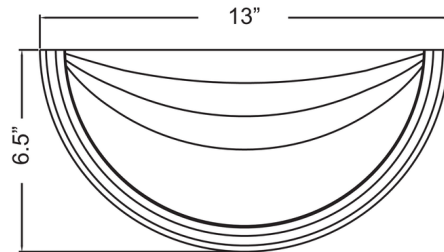

CLICK TO VIEW PRODUCT

Notes: