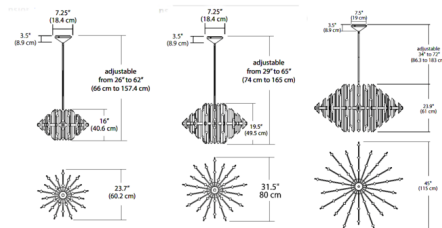

By Blackjack Lighting

Description

A new concept for a crystal chandelier. The Facets Round Chandelier is executed in optical acrylic and uses an integrated LED light sources to provide sparkle with its sharp angles and diamond shaped diffuser rods. Driver located in canopy housing. Hang straight swivel attaches to top of stem. Universal dimming TRIAC/ELV/0-10V. Note: Fixture can accept up to four additional stem sections for a maximum stem length of 138 inches, sold separately.

Specifications

COLOR Optical Acrylic
 BODY FINISH Polished Chrome
 WATTAGE 28W
 DIMMER Low Voltage Electronic
 DIMENSIONS 23.7"W x 16"H
 INTEGRATED LED MODULE 1 x LED/28W/120-277V LED
 COUNTRY OF ORIGIN China

Technical Information

PRODUCT DIMENSIONS Maximum Overall Height: 53.5"
 COLOR RENDERING 90 CRI
 LAMP COLOR 3000K
 LUMENS/WATT 64.64
 LUMINOUS FLUX 1810 lumens

Shown in polished chrome / optical acrylic

CLICK TO VIEW PRODUCT