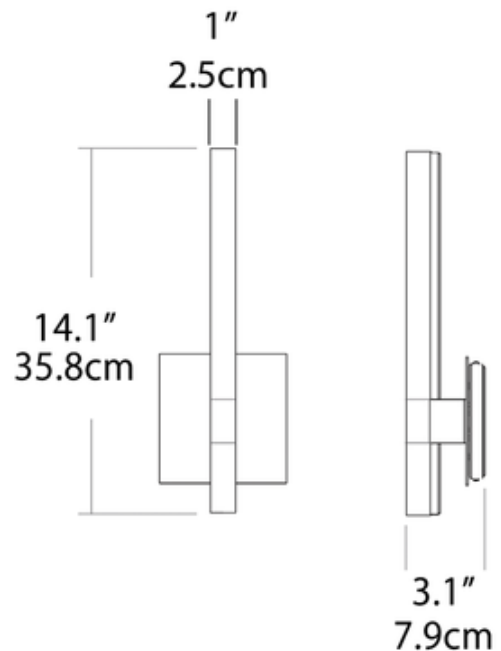

**BRAND** Blackjack Lighting

**DESCRIPTION**

The Lino Wall Sconce offers a sleek, modern look featuring a long cylindrical frosted glass diffuser set into a Satin Nickel finished ring against a matching square backplate.

<b>SHADE COLOR</b>	Frosted
<b>BODY FINISH</b>	Satin Nickel
<b>WATTAGE</b>	11W
<b>DIMMER</b>	Standard 120V
<b>DIMENSIONS</b>	5"W x 14.1"H x 3.1"D
<b>INTEGRATED LED MODULE</b>	
<b>LAMP</b>	1 x LED/11W/120V LED

*Technical Information*

<b>LUMINOUS FLUX</b>	916 lumens
<b>LUMENS/WATT</b>	83.27
<b>LAMP COLOR</b>	3000K
<b>COLOR RENDERING</b>	90 CRI

**SPEC #** BLK621966

COMPANY	PROJECT	FIXTURE TYPE	APPROVED BY	DATE