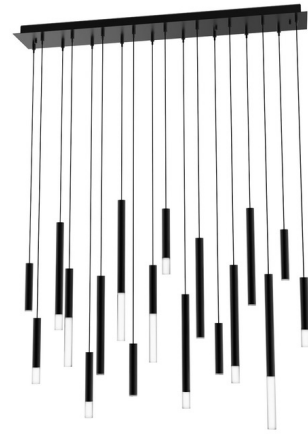

Lightology

lightology.com
866-954-4489
04-25-26

Project: _____

Company: _____

Location: _____ Fixture Type: _____

SPEC #: **BLK621980**

Approved On: _____ Approved By: _____

Steelos Linear Multi-Light Pendant By Blackjack Lighting

Description

The Steelos Multi Light Linear Pendant offers a sleek, versatile design featuring long 1 inch diameter tubular pendants in varying heights with frosted acrylic light guides. Comes out of the box in a pre-arranged random pattern. Can be re-adjusted any time after installation. Polished Chrome includes silver cord and Matte Black includes black cord. Universal driver with TRIAC/ELV/0-10V dimming.

Specifications

COLOR . . . . . Frosted
BODY FINISH . . . . . Matte Black
WATTAGE 30.6W
DIMMER . . . . . Low Voltage Electronic
DIMENSIONS . . . . . 37.7"L x 6"W x 18"H
INTEGRATED LED MODULE . . . . . 18 x LED/1.7W/120-277V LED
COUNTRY OF ORIGIN . . . . . China

Technical Information

PRODUCT DIMENSIONS . . . . . Maximum Overall Height: 144"
COLOR RENDERING . . . . . 90 CRI
LAMP COLOR 3000K
LUMENS/WATT 1,184.12
LUMINOUS FLUX . . . . . 2013 lumens

Shown in matte black / frosted