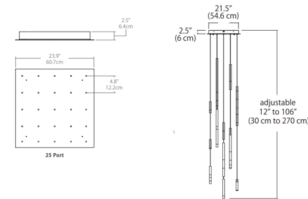

CLICK TO VIEW PRODUCT

Notes: