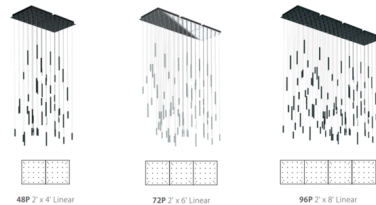

CLICK TO VIEW PRODUCT

Notes: