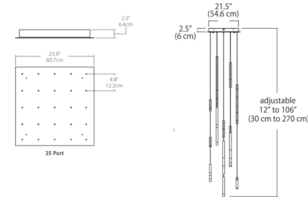

Description

The Steelos Multi Light Linear Pendant offers a sleek, versatile design featuring long 1 inch diameter tubular pendants in varying heights with frosted acrylic light guides. Comes out of the box in a pre-arranged random pattern. Can be re-adjusted any time after installation. Polished Chrome includes silver cord and Matte Black includes black cord. Universal driver with TRIAC/ELV/0-10V dimming.

Specifications

COLOR Frosted
BODY FINISH Matte Black
WATTAGE 30.6W
DIMMER Low Voltage Electronic
DIMENSIONS 37.7"L x 6"W x 18"H
INTEGRATED LED MODULE 18 x LED/1.7W/120-277V LED
COUNTRY OF ORIGIN China

Technical Information

PRODUCT DIMENSIONS Maximum Overall Height: 144"
COLOR RENDERING 90 CRI
LAMP COLOR 3000K
LUMENS/WATT 1,184.12
LUMINOUS FLUX 2013 lumens

Shown in matte black / frosted

CLICK TO VIEW PRODUCT

Notes: