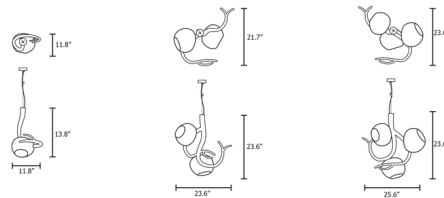

Shown in nickel / iridescent

Specifications

COLOR Iridescent
 BODY FINISH Nickel
 WATTAGE 120W
 DIMMER Standard 120V
 DIMENSIONS 23.6"W x 23.6"H x 21.7"D
 BULB NOT INCLUDED 2 x G25/Medium (E26)/60W/120V Incandescent
 OTHER BULB OPTIONS 2 x G25/Medium (E26)/120V LED
 COUNTRY OF ORIGIN Netherlands

Technical Information

PRODUCT DIMENSIONS Adjustable Chain Length: 66.9"

CLICK TO VIEW PRODUCT

Notes: