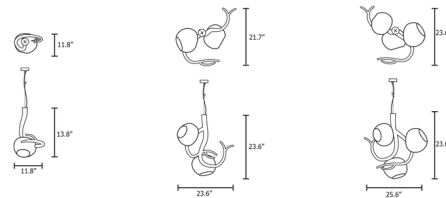

Shown in nickel / iridescent

Specifications

COLOR Iridescent
BODY FINISH Nickel
WATTAGE 120W
DIMMER Standard 120V
DIMENSIONS 23.6"W x 23.6"H x 21.7"D
BULB NOT INCLUDED 2 x G25/Medium (E26)/60W/120V Incandescent
OTHER BULB OPTIONS 2 x G25/Medium (E26)/120V LED
COUNTRY OF ORIGIN Netherlands

Technical Information

PRODUCT DIMENSIONS Adjustable Chain Length: 66.9"

CLICK TO VIEW PRODUCT

Notes: