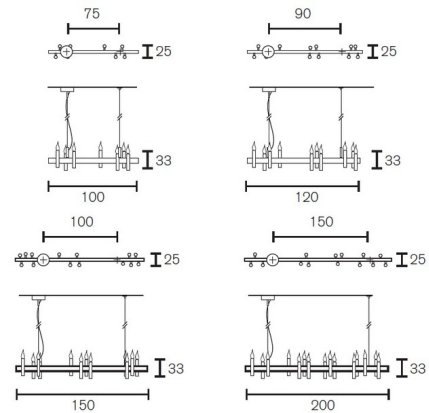

### Description

The Shiro Horizontal Suspension, named after the Japanese word for castle, offers a journey of deconstruction, stripping away the superfluous ornamentation often found with traditional fixtures, leaving the bare essentials to create a modern piece that has a timeless elegance. Includes canopy cover for US junction box.

### Specifications

COLOR	N/A
BODY FINISH	Brass Burnished
WATTAGE	80W
DIMMER	Standard 120V
DIMENSIONS	78.7"L x 9.8"W x 13"H
BULB NOT INCLUDED	16 x B11/Candelabra (E12)/5W/120V LED
OTHER BULB OPTIONS	16 x B10/Candelabra (E12)/120V LED 16 x B10/Candelabra (E12)/60W/120V Incandescent
COUNTRY OF ORIGIN	Netherlands