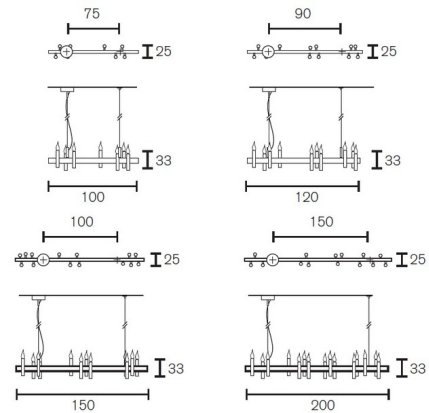

By Brand Van Egmond

Description

The Shiro Horizontal Suspension, named after the Japanese word for castle, offers a journey of deconstruction, stripping away the superfluous ornamentation often found with traditional fixtures, leaving the bare essentials to create a modern piece that has a timeless elegance. Includes canopy cover for US junction box.

Shown in brass burnished

Specifications

COLOR	N/A
BODY FINISH	Brass Burnished
WATTAGE	80W
DIMMER	Standard 120V
DIMENSIONS	78.7"L x 9.8"W x 13"H
BULB NOT INCLUDED	16 x B11/Candelabra (E12)/5W/120V LED
OTHER BULB OPTIONS	16 x B10/Candelabra (E12)/120V LED 16 x B10/Candelabra (E12)/60W/120V Incandescent
COUNTRY OF ORIGIN	Netherlands