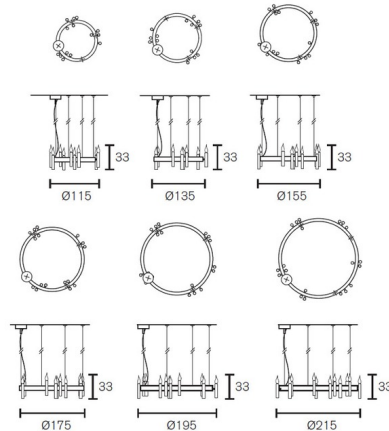

By Brand Van Egmond

Description

The Shiro Ring Suspension, named after the Japanese word for castle, offers a journey of deconstruction, stripping away the superfluous ornamentation often found with traditional fixtures, leaving the bare essentials to create a modern piece that has a timeless elegance. Featuring a circular silhouette available in six sizes, finished in Matte Black or Burnished Brass. Includes canopy cover for US junction box.

Specifications

COLOR	N/A
BODY FINISH	Brass Burnished
WATTAGE	70W
DIMMER	Standard 120V
DIMENSIONS	45.3"W x 13"H
BULB NOT INCLUDED	14 x B11/Candelabra (E12)/5W/120V LED
OTHER BULB OPTIONS	14 x B10/Candelabra (E12)/120V LED 14 x B10/Candelabra (E12)/60W/120V Incandescent
COUNTRY OF ORIGIN	Netherlands

Technical Information

PRODUCT DIMENSIONS Adjustable Cable Length: 78.7"

Shown in brass burnished

CLICK TO VIEW PRODUCT

Notes: