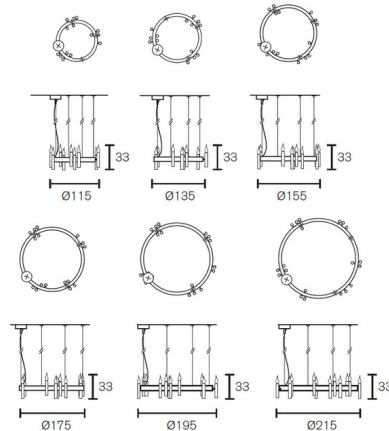

Lightology

lightology.com
866-954-4489
04-25-26

Project: _____
 Company: _____
 Location: _____ Fixture Type: _____
 SPEC #: **BVE622114**
 Approved On: _____ Approved By: _____

Shiro Ring Chandelier

By Brand Van Egmond

Description

The Shiro Ring Suspension, named after the Japanese word for castle, offers a journey of deconstruction, stripping away the superfluous ornamentation often found with traditional fixtures, leaving the bare essentials to create a modern piece that has a timeless elegance. Featuring a circular silhouette available in six sizes, finished in Matte Black or Burnished Brass. Includes canopy cover for US junction box.

Shown in brass burnished

Specifications

COLOR	N/A
BODY FINISH	Brass Burnished
WATTAGE	70W
DIMMER	Standard 120V
DIMENSIONS	45.3"W x 13"H
BULB NOT INCLUDED	14 x B11/Candelabra (E12)/5W/120V LED
OTHER BULB OPTIONS	14 x B10/Candelabra (E12)/120V LED 14 x B10/Candelabra (E12)/60W/120V Incandescent
COUNTRY OF ORIGIN	Netherlands

Technical Information

PRODUCT DIMENSIONS Adjustable Cable Length: 78.7"

CLICK TO VIEW PRODUCT

Notes: