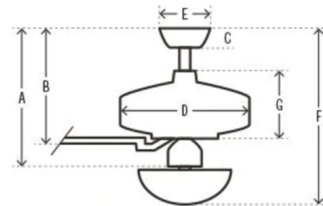

### Description

Ainsworth Ceiling Fan has meticulous columns gracing the motor housing to create a sophisticated, timeless look. Features a reversible 4 speed direct drive motor, installers choice three position mounting system for standard, low, or angled mounting, a 54 inch blade span, and 13 degree pitch. Features a Cottage White motor with white blades. One 2 inch and one 3 inch downrod included. Pull chain operation. Lifetime motor warranty, one-year parts and electronics warranty, and 120-day in-home service. UL listed.

Shown in cottage white

- A 13.11 in (Low 12.11 in Angled 46.1 in)
- B 11.73 in (Low 10.73 in Angled 44.73 in)
- C 2.75 in
- D 12.41 in
- E 6.49 in
- F
- G 5.3 in

### Specifications

BLADE COLOR	N/A
BODY FINISH	Cottage White
WATTAGE	N/A
DIMMER	N/A
DIMENSIONS	54"W x 13.11"H
BULB	N/A
COUNTRY OF ORIGIN	China

CLICK TO VIEW PRODUCT

Notes: