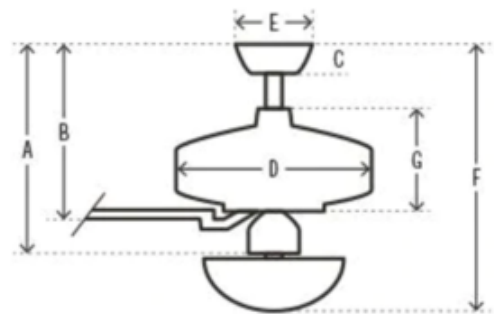

BRAND

Casablanca Fan

DESCRIPTION

Ainsworth Ceiling Fan has meticulous columns gracing the motor housing to create a sophisticated, timeless look. Features a reversible 4 speed direct drive motor, installers choice three position mounting system for standard, low, or angled mounting, a 54 inch blade span, and 13 degree pitch. Features a Cottage White motor with white blades. One 2 inch and one 3 inch downrod included. Pull chain operation. Lifetime motor warranty, one-year parts and electronics warranty, and 120-day in-home service. UL listed.

Shown in: Cottage White

SHADE COLOR	N/A
BODY FINISH	Cottage White
WATTAGE	N/A
DIMMER	N/A
DIMENSIONS	54"W x 13.11"H
LAMP	N/A

SPEC # CAS622152

- A 13.11 in (Low 12.11 in Angled 46.1 in)
- B 11.73 in (Low 10.73 in Angled 44.73 in)
- C 2.75 in
- D 12.41 in
- E 6.49 in
- F
- G 5.3 in