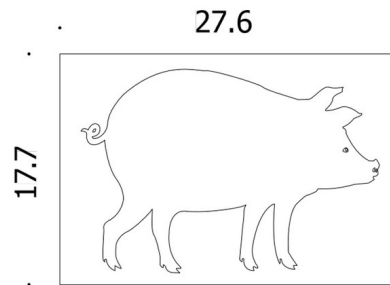

## Diciotto, Il Porcello Art Print By Danese Milano

### Description

Enzo Mari, 1963-1976. 3 color screenprint on 200 g/  
m2 paper. Plastic hangers included.

### Specifications

COLOR	N/A
BODY FINISH	N/A
WATTAGE	N/A
DIMMER	N/A
DIMENSIONS	27.6"W x 17.7"H
BULB	N/A
COUNTRY OF ORIGIN	Italy

CLICK TO VIEW PRODUCT

Notes: