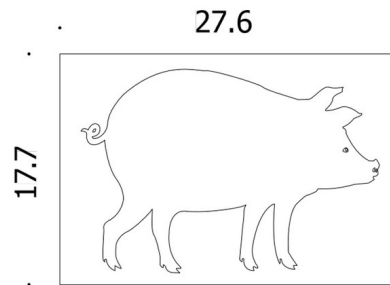

Description

Enzo Mari, 1963-1976. 3 color screenprint on 200 g/
m2 paper. Plastic hangers included.

Specifications

COLOR	N/A
BODY FINISH	N/A
WATTAGE	N/A
DIMMER	N/A
DIMENSIONS	27.6"W x 17.7"H
BULB	N/A
COUNTRY OF ORIGIN	Italy