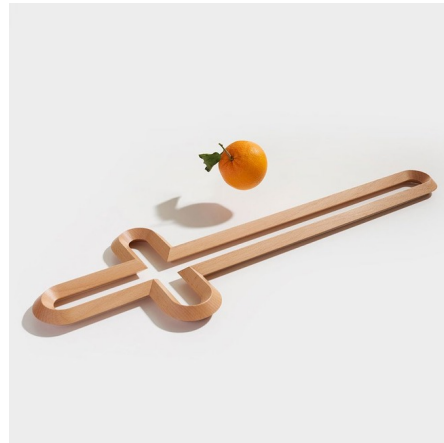

Lightology

lightology.com
866-954-4489
04-21-26

Project: _____

Company: _____

Location: _____ Fixture Type: _____

SPEC #: **DM1622670**

Approved On: _____ Approved By: _____

Fruit Bowl No. 10 By Danese Milano

Description

Fruit Bowl No. 10 is a super sleek and modern way to display fruit and other objets d'art. Also striking when hanging on a wall. Available in Beech wood.

Shown in beech wood

Specifications

COLOR	Beech Wood
BODY FINISH	N/A
WATTAGE	N/A
DIMMER	N/A
DIMENSIONS	33.1"L x 10.6"W x 1.2"H
BULB	N/A
COUNTRY OF ORIGIN	Italy