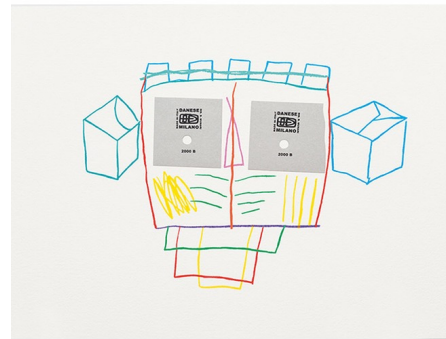

Lightology

lightology.com
866-954-4489
06-04-26

Project: _____

Company: _____

Location: _____ Fixture Type: _____

SPEC #: **DM1622680**

Approved On: _____ Approved By: _____

I Volti, Sei Art Print By Danese Milano

Description

Mimmo Paladino, 2007. 9 color screenprint and collage (collage on signed edition only). Available in limited edition with a 200 piece run on hand-made paper Hahnemuhle 300g/m2 or limited edition and signed by artist with a 50 piece run on hand-made paper Arches 640g/m.

Specifications

COLOR	N/A
BODY FINISH	N/A
WATTAGE	N/A
DIMMER	N/A
DIMENSIONS	27.6"W x 19.7"H
BULB	N/A
COUNTRY OF ORIGIN	Italy

CLICK TO VIEW PRODUCT

Notes: